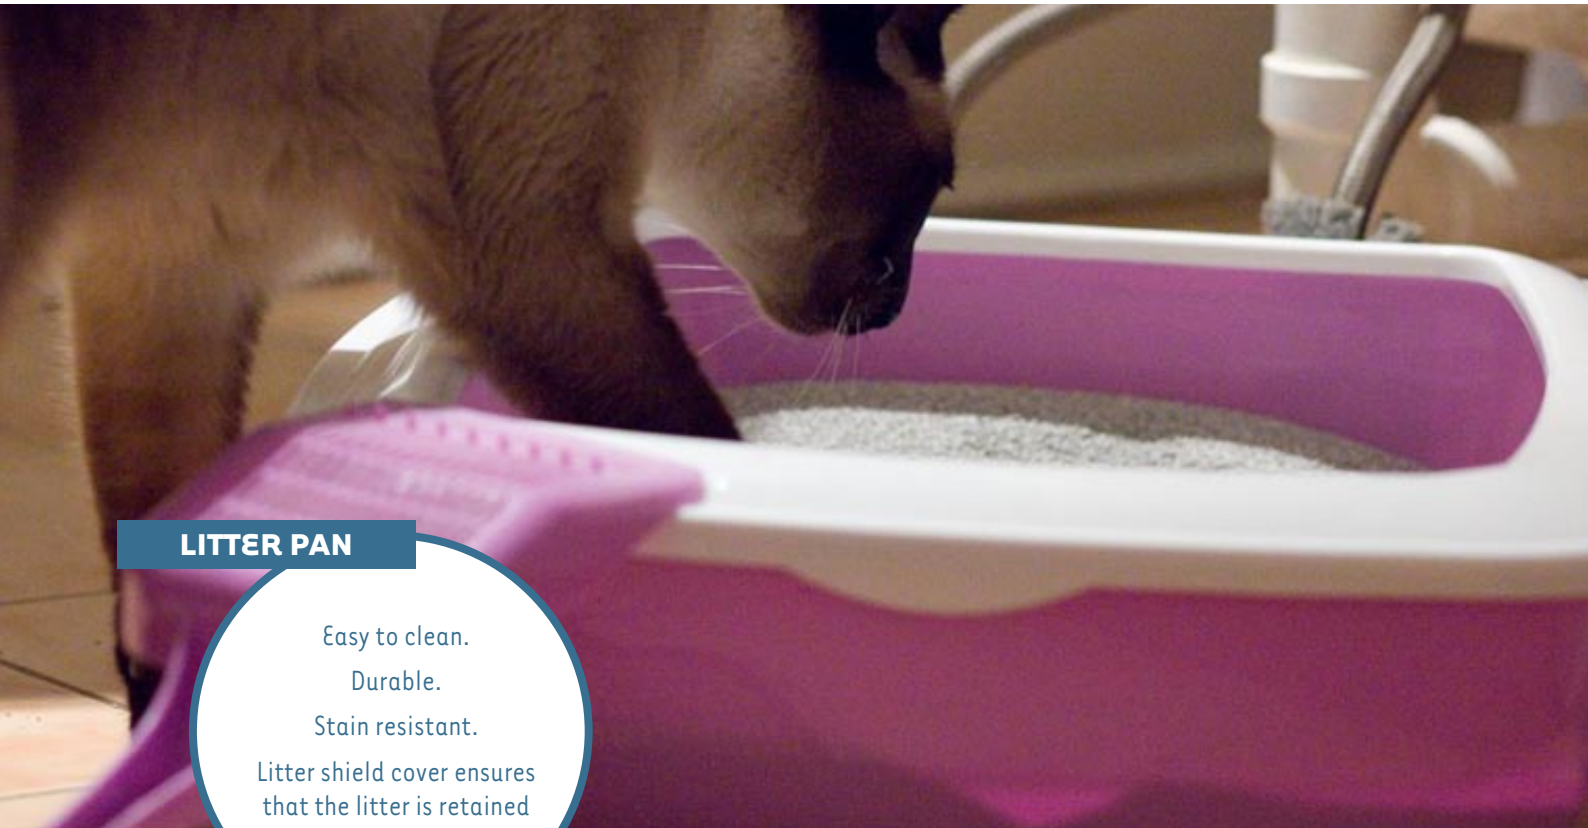

Cat Litter Pan

LITTER PAN

Easy to clean.
Durable.
Stain resistant.
Litter shield cover ensures
that the litter is retained
inside the pan.

LITTER PAN WITH LITTER SCOOP COMBO PACK

ITEM #	COLOUR
27701	Blue
27702	Grey
27703	Lavender