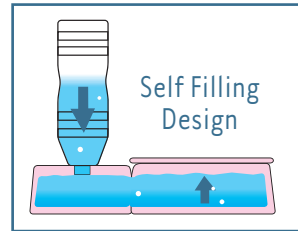

Gravity Water Bowl

Provides a constant supply of fresh, clean water. Easy to keep clean, dishwasher safe. Ideal for multi-pet households.

Includes adaptor to fit most standard water bottles

SMALL 600ml

LARGE 800ml