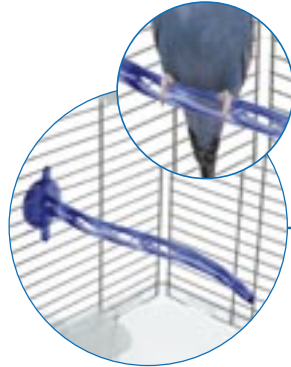

## DEEP BASE DESIGN

- Accommodates multiple types of litter
- Raised ridges on inside of base provide air circulation; helps prevent mildew

## DOUBLE COMPARTMENT SEED/WATER CUP

- Double compartments for a variety of feeding options
- Can be used for either food or water

## EXTERIOR SEED/WATER CUP ACCESS

- Allows non-invasive access, reduces stress to bird during maintenance
- Can be used for either food or water