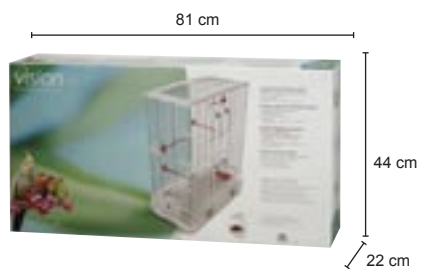

29 1/2"L x 15"W x 21 1/2"H (74.9 CM x 38.1 CM x 54.6 CM)

Horizontal wire 2.6 MM Vertical wire: 3 MM

Wire spacing (center to center): 20.5 MM

## Vision® L12

Large Home for Birds (Tall)

**ART. 83315**

Suitable for Cockatiels, Lovebirds and Parrotlets

**Includes:** (2) Terra Cotta Seed/Water Cups, (2) Waste Shields,

(4) Terra Cotta Perches

**CAGE DIMENSIONS**

29 1/2"L x 15"W x 36 1/2"H (74.9 CM x 38.1 CM x 97.7 CM)

Horizontal wire 2.6 MM Vertical wire: 3 MM

Wire spacing (center to center): 20.5 MM